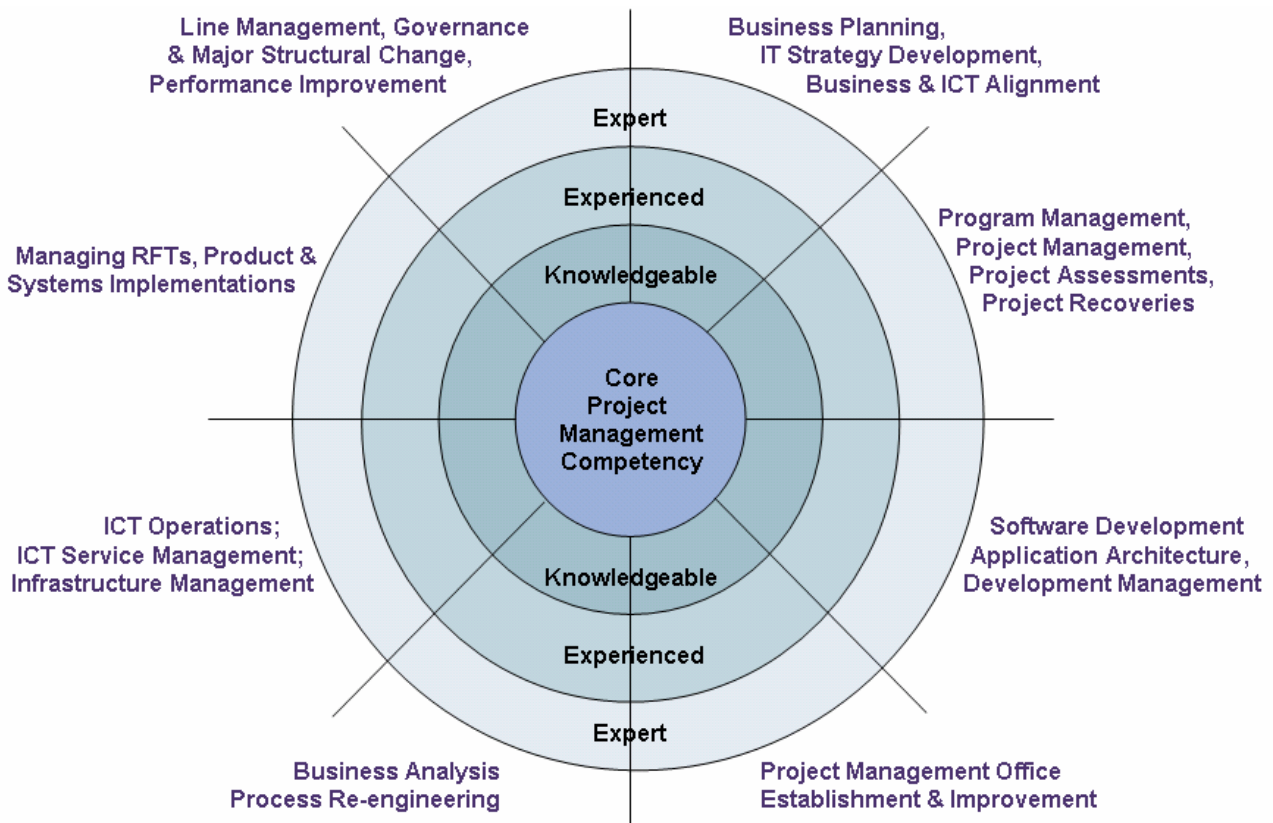

Setting up Projects for Success

Successful projects strike an effective balance between
Planning, People, Process and **Control**

Clear Lead Characteristics

- 100% of our surveyed clients say we improved their staff performance
- 100% of our surveyed clients say we demonstrate leadership
- Principal consulting supervision – reduced risk and increased QA
- Performance culture – our people are rewarded for successful delivery for our clients
- 100% Australian and employee owned – we value each \$ like you do