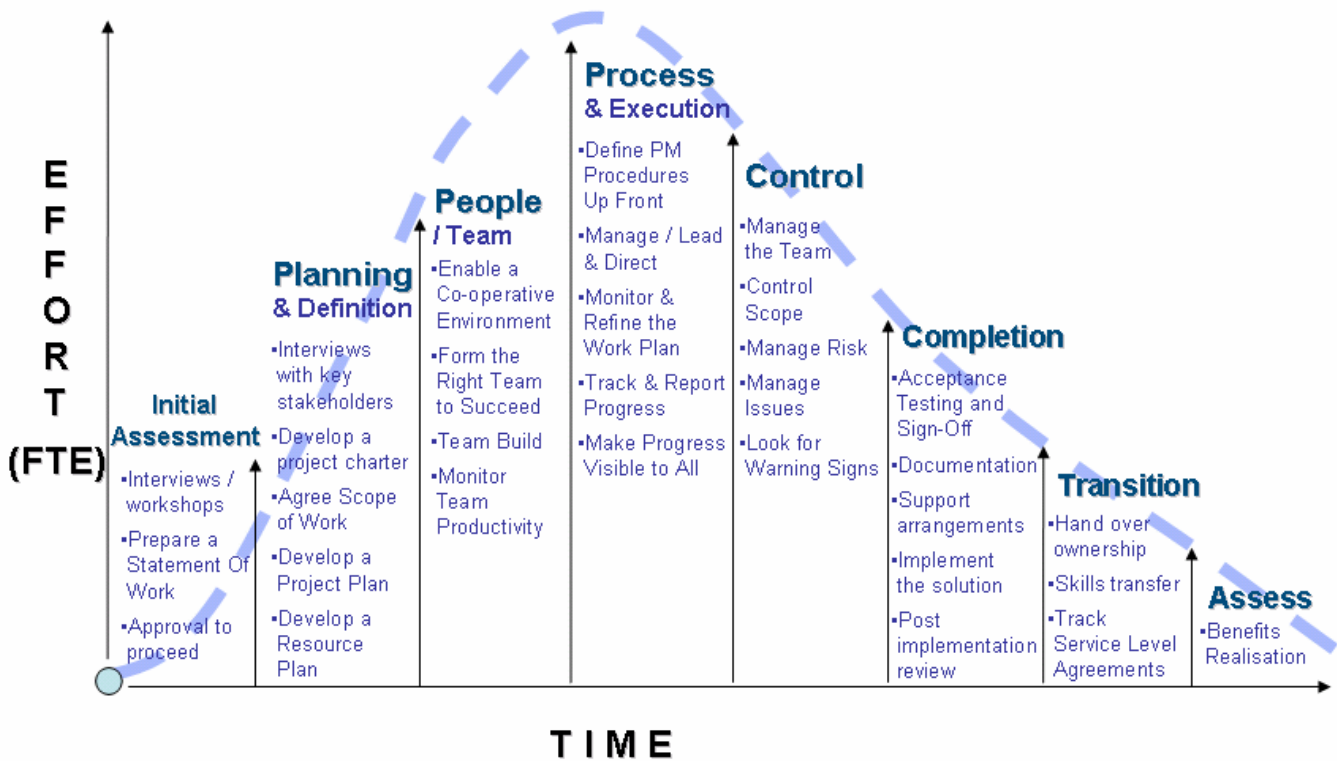

Our team has certifications such as RegPM and MPD, as recognised by the Australian Institute of Project Management (AIPM) and the Project Management Institute (PMI).

Every Role is Different

Building on a core competency of project management, Clear Lead can provide different skills and levels of expertise, depending on the client, environment, role and project.

Setting up Projects for Success

Successful projects strike an effective balance between
Planning, People, Process and **Control**

Clear Lead Characteristics

- 100% of our surveyed clients say we improved their staff performance
- 100% of our surveyed clients say we demonstrate leadership
- Principal consulting supervision – reduced risk and increased QA
- Performance culture – our people are rewarded for successful delivery for our clients
- 100% Australian and employee owned – we value each \$ like you do