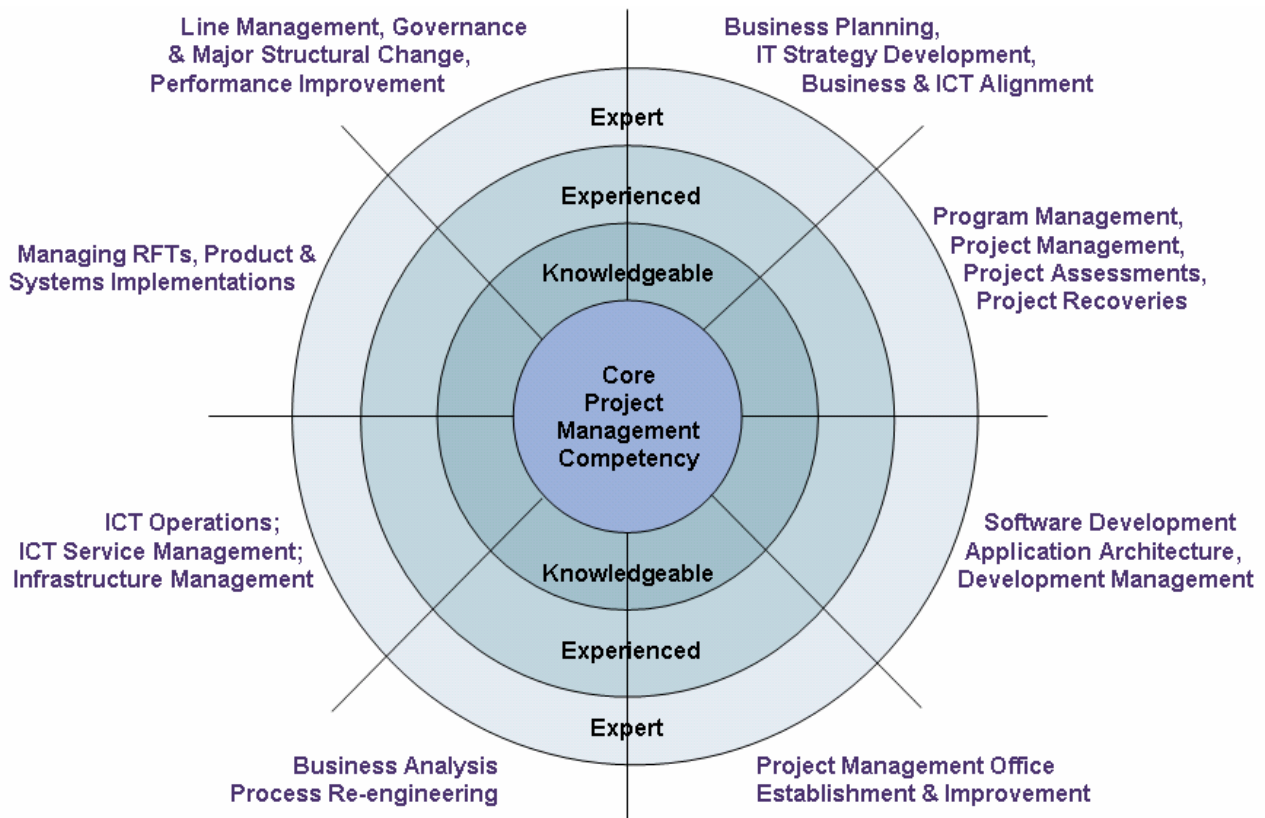

To underpin our skills and experience, our staff have qualifications as diverse as PhDs and MBAs, project management certifications (RegPM and MPD), industry professional certifications such as Certified Management Consultant (CMC), and Cisco technical certifications (CCDA).

Clear Lead's breadth of services is summarised in the following diagram:

Our people and organisation are primarily structured around our three practices of:

**Consulting – Solutions – Project Services**

Building on a core competency of project management, Clear Lead can provide different skills and levels of expertise, depending on the client, environment, role and project.