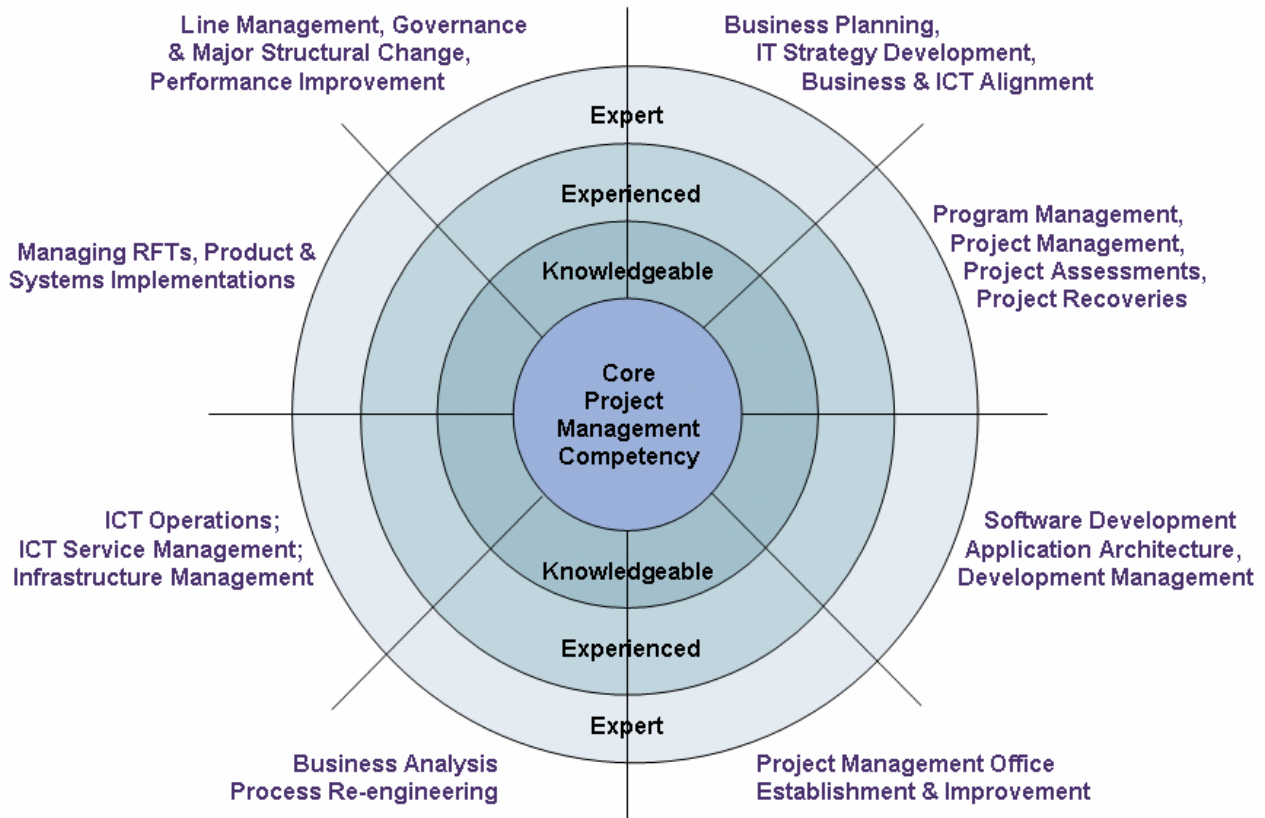

To underpin our skills and experience, our staff have qualifications as diverse as PhDs and MBAs, project management certifications (RegPM and MPD), industry professional certifications such as Certified Management Consultant (CMC), and Cisco technical certifications (CCDA).

Clear Lead's breadth of services is summarised in the following diagram:

Our people and organisation are primarily structured around our three practices of:

**Consulting – Solutions – Project Services**

Building on a core competency of project management, Clear Lead can provide different skills and levels of expertise, depending on the client, environment, role and project.